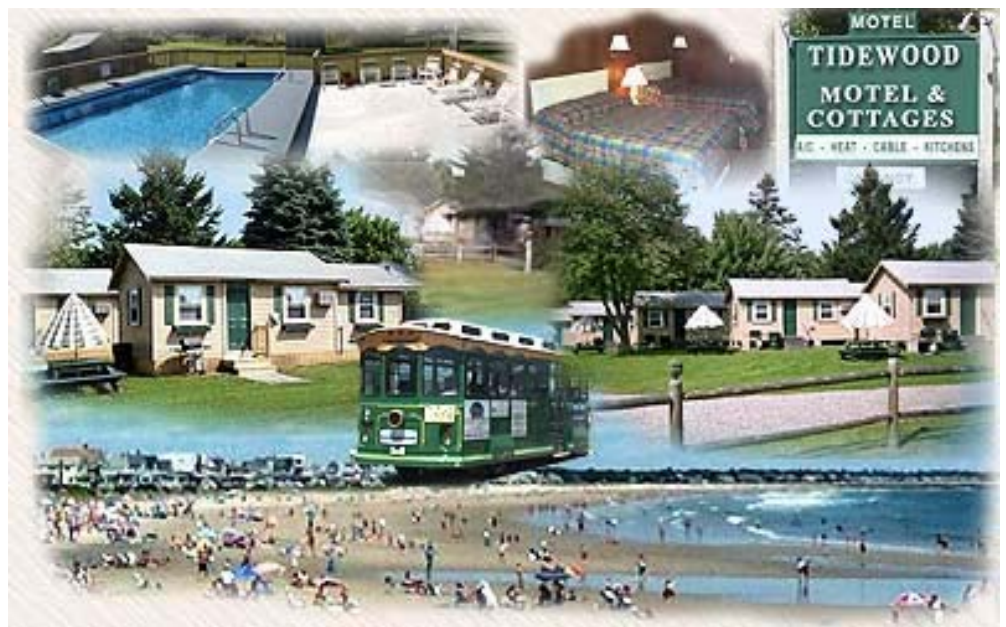

# Motel & Cottages

2060 Post Rd, Wells, ME

Established Motel & Cottages  
Complex in busy southern  
Maine resort area

4-Motel Units  
10-Cabins  
Owner Living Quarters

7+ Acres of Land

Possibility for expansion or  
redevelopment

Web site: [Investcomm.com](http://Investcomm.com)

*US Route One*

*Motel/ Cottages*

*and/ or Development*

*Opportunity*

- 15 Units
- 4800 +\_ SF
- Near Beaches
- \$1,350,000

Call John Anderson for more information or a tour  
of this outstanding location opportunity